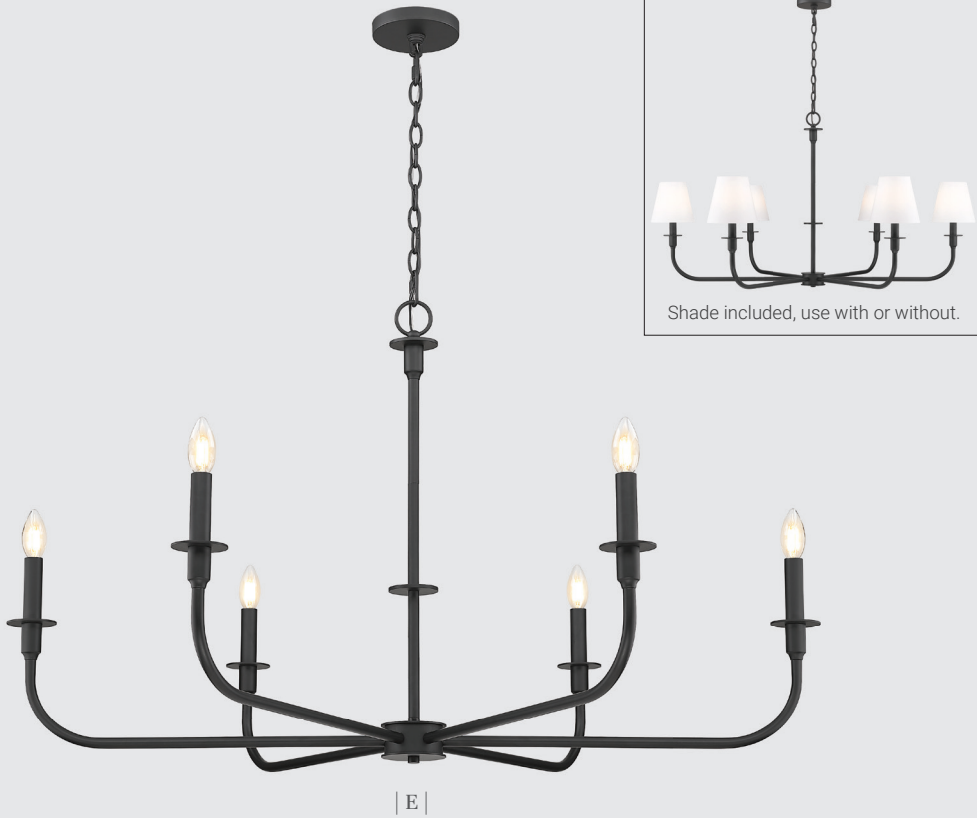

[A]

[C]

Shade included,
use with or without.

Finish Shade
 
 Matte Black White Fabric

[B]

Shade included,
use with or without.

[D]

| | Product | Available Finish | Bulbs/Wattage | L/Ext. | W | H | Overall H | Chain/Rod | Wire | Ceiling/Wall Plate |
|---|-------------|------------------|---------------|--------|-------|--------|-----------|------------|------|--------------------|
| A | 3049-1S-MB | BN, MB, RB | (1) 60W-c | 5.25" | 5.25" | 12.75" | --- | --- | --- | 5.125" diameter |
| B | 3049-2S-MB | BN, MB, RB | (2) 60W-c | 5.25" | 9.25" | 13.25" | --- | --- | --- | 5.125" diameter |
| C | 3049-18C-MB | BN, MB, RB | (5) 60W-c | --- | 22.5" | 26.25" | 104.25" | 72" chain | 110" | 5.125" diameter |
| D | 3049-32MB | BN, MB, RB | (6) 60W-c | --- | 36.5" | 26.25" | 152.25" | 120" chain | 170" | 5.125" diameter |