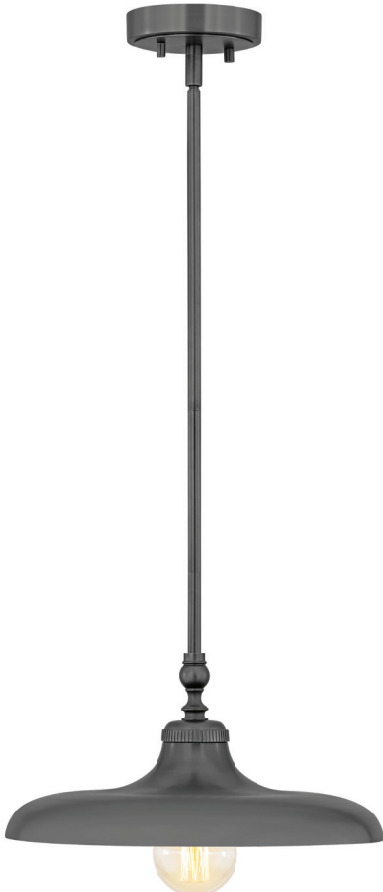

Multi Point Mounting Available
Check Size and Color Compatibility

Please see pages 52-53

Finish

Model
Bronze

| D |

| E |

| F |

| | Product | Finishes | Wattage | W | H | Overall H | Chain/Rods Length | Wire Length | Ceiling Plate |
|---|-------------|-------------|------------|-----|-------|-----------|----------------------------------|-------------|---------------|
| D | 2308P14-MBZ | BN, MBZ, RB | (1) 100W-m | 14" | 6.75" | 90.75" | 6x12" + 1x6" + 1x3" rods | 110" | 5" diameter |
| E | 2308P24-MBZ | BN, MBZ, RB | (1) 100W-m | 24" | 8.25" | 92" | 2x24" + 2x12" + 1x6" + 1x3" rods | 110" | 5" diameter |
| F | 2308P32-MBZ | BN, MBZ, RB | (1) 100W-m | 32" | 9.25" | 93" | 2x24" + 2x12" + 1x6" + 1x3" rods | 110" | 5" diameter |