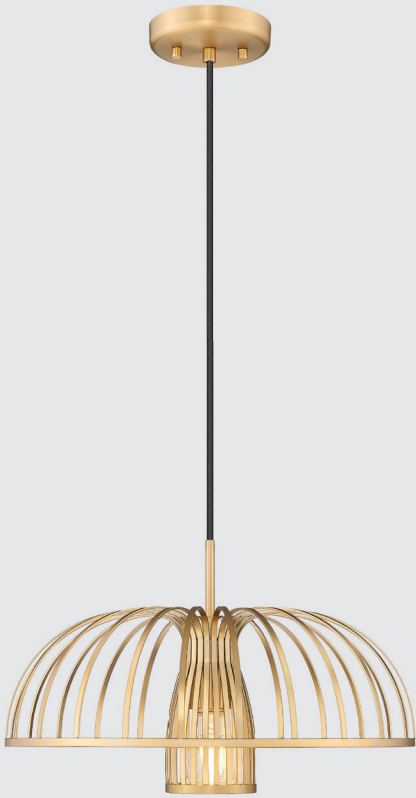

Multi Point Mounting Available
Check Size and Color Compatibility

Finish
Modern Gold

Please see pages 52-53

| A |