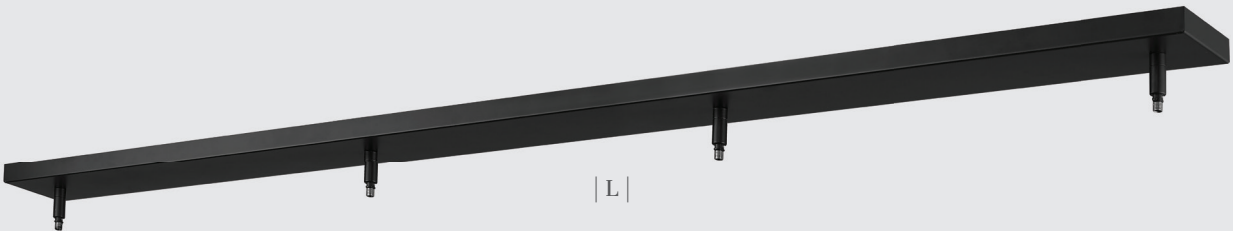

Product	Available Finish	# of lights	L	W	Port Spacing
A	CP1205R-BN	BN, MB, RB, MGLD	5	12"	12"	5.3"
B	CP1807R-MGLD	BN, MB, RB, MGLD	7	18"	18"	6.3"
C	CP2411R-RB	BN, MB, RB, MGLD	11	24"	24"	6"
D	CP3627R-BN	BN, MB, RB, MGLD	27	36"	36"	6.2", 6.3", 9.6" (inside to outside)
E	CP4205L-MGLD	BN, MB, RB, MGLD	5	42"	4.75"	9.8"
F	CP5407L-BN	BN, MB, RB, MGLD	7	54"	4.75"	8.7"
G	CP4217L-RB	BN, MB, RB, MGLD	17	42"	18"	7.9" lineal, 7.5" width
H	CP5423L-MB	BN, MB, RB, MGLD	23	54"	18"	7.1" lineal, 7.5" width
I	CP1803-BN	BN, BRZ, CH, HBR, MB	3	17.75"	17.75"	---
J	CP3402-BRZ	BN, BRZ, CH, HBR, MB	2	34"	4.5"	---
K	CP4403-CH	BN, BRZ, CH, HBR, MB	3	44"	4.5"	---
L	CP5404-MB	BN, BRZ, CH, HBR, MB	4	54"	4.5"	---
M	CP6405-BN	BN, BRZ, CH, HBR, MB	5	64"	4.5"	---

| L |