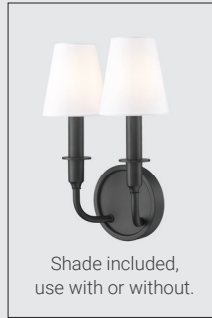

[A]

[C]

Shade included,
use with or without.

Finish Shade
 
 Matte Black White Fabric

[B]

Shade included,
use with or without.

[D]

| | Product | Available Finish | Bulbs/Wattage | L/Ext. | W | H | Overall H | Chain/Rod | Wire | Ceiling/Wall Plate |
|---|-------------|------------------|---------------|--------|-------|--------|-----------|------------|------|--------------------|
| A | 3049-1S-MB | BN, MB, RB | (1) 60W-c | 5.25" | 5.25" | 12.75" | --- | --- | --- | 5.125" diameter |
| B | 3049-2S-MB | BN, MB, RB | (2) 60W-c | 5.25" | 9.25" | 13.25" | --- | --- | --- | 5.125" diameter |
| C | 3049-18C-MB | BN, MB, RB | (5) 60W-c | --- | 22.5" | 26.25" | 104.25" | 72" chain | 110" | 5.125" diameter |
| D | 3049-32MB | BN, MB, RB | (6) 60W-c | --- | 36.5" | 26.25" | 152.25" | 120" chain | 170" | 5.125" diameter |