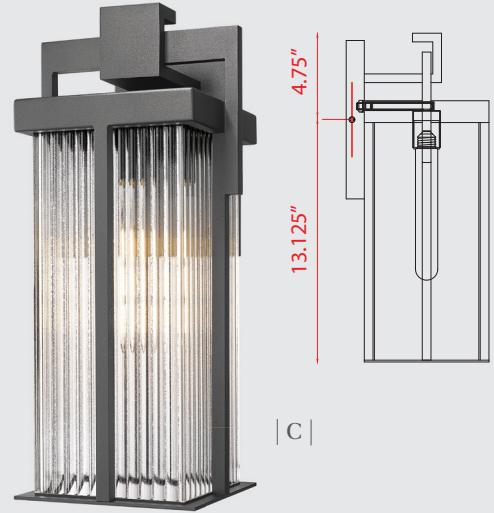

| C |

	Product	Bulbs/Wattage	L/Ext.	W	H	Wall Plate
A	5031XL-BK	(3) 60W-m	12.25"	12.75"	30.75"	5"W x 13.25"H
B	5031B-BK	(2) 60W-m	9"	9.25"	23.5"	5"W x 10"H
C	5031M-BK	(1) 60W-m	7.75"	7.75"	18"	5"W x 8.625"H
D	5031S-BK	(1) 60W-m	6.75"	6.5"	13"	5"W x 7.375"H