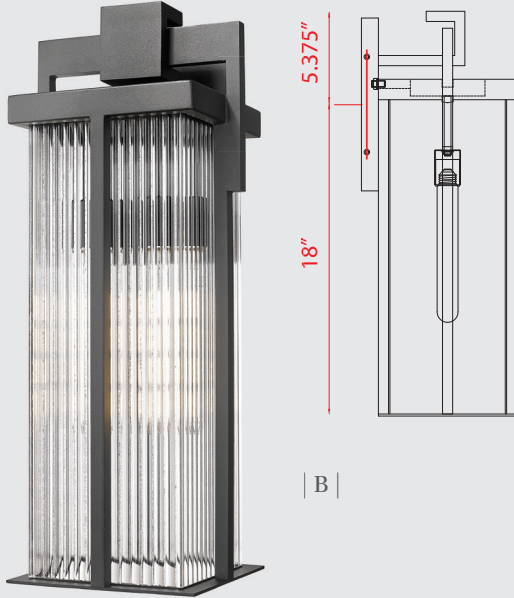

| Finish | Glass |
|---|---|
|  |  |
| Black | Clear Seedy Glass |

| A |

| B |

| C |

| | Product | Wattage | L/Ext. | W | H | Wall Plate |
|---|-----------|-----------|--------|------|-------|--------------------|
| A | 5030M-BK | (2) 60W-c | 4.5" | 7" | 22" | 6.875"W x 11.375"H |
| B | 5030B-BK | (3) 60W-c | 5.75" | 8.5" | 26.5" | 8.375"W x 13.75"H |
| C | 5030XL-BK | (4) 60W-c | 7" | 10" | 32" | 9.75"W x 16.5"H |

| A |

| C |

| B |

| D |

| | Product | Bulbs/Wattage | L/Ext. | W | H | Wall Plate |
|---|-----------|---------------|--------|--------|--------|---------------|
| A | 5031XL-BK | (3) 60W-m | 12.25" | 12.75" | 30.75" | 5"W x 13.25"H |
| B | 5031B-BK | (2) 60W-m | 9" | 9.25" | 23.5" | 5"W x 10"H |
| C | 5031M-BK | (1) 60W-m | 7.75" | 7.75" | 18" | 5"W x 8.625"H |
| D | 5031S-BK | (1) 60W-m | 6.75" | 6.5" | 13" | 5"W x 7.375"H |