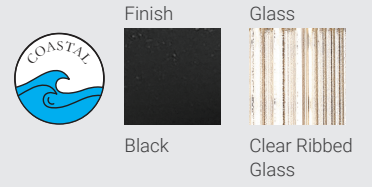

Fortis

Thick, reeded glass defines the stately character of the Fortis collection and creates a layered visual effect while softly diffusing the light for a warm, inviting glow. Fortis features a Coastal rated black finish with a strong architectural frame that can blend in with arts and crafts and complements a range of design styles, including transitional, modern, and Craftsman-inspired exteriors, while offering coastal-rated finish for outdoor environments