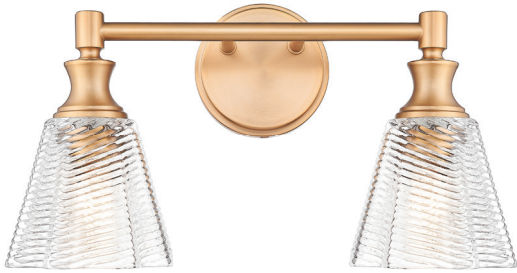

These vanity fixtures can be mounted facing up or down

| A |

| B |

| C |

| D |

| | Product | Available Finish | Bulbs/Wattage | Ext. | W | H | Wall Plate |
|---|------------|------------------|---------------|------|--------|-------|-------------|
| A | 7704-2V-MB | BN, CH, MB, MGLD | (2) 100W-m | 7" | 17.75" | 9.75" | 5" diameter |
| B | 7704-3V-MB | BN, CH, MB, MGLD | (3) 100W-m | 7" | 23.75" | 9.75" | 5" diameter |
| C | 7704-4V-MB | BN, CH, MB, MGLD | (4) 100W-m | 7" | 31.75" | 9.75" | 5" diameter |
| D | 7704-5V-MB | BN, CH, MB, MGLD | (5) 100W-m | 7" | 39.75" | 9.75" | 5" diameter |

These vanity fixtures can be mounted facing up or down

| A |

| B |

| C |

| D |

| | Product | Available Finish | Bulbs/Wattage | Ext. | W | H | Wall Plate |
|---|--------------|------------------|---------------|------|--------|-------|-------------|
| A | 7704-2V-MGLD | BN, CH, MB, MGLD | (2) 100W-m | 7" | 17.75" | 9.75" | 5" diameter |
| B | 7704-3V-MGLD | BN, CH, MB, MGLD | (3) 100W-m | 7" | 23.75" | 9.75" | 5" diameter |
| C | 7704-4V-MGLD | BN, CH, MB, MGLD | (4) 100W-m | 7" | 31.75" | 9.75" | 5" diameter |
| D | 7704-5V-MGLD | BN, CH, MB, MGLD | (5) 100W-m | 7" | 39.75" | 9.75" | 5" diameter |

These vanity fixtures can be mounted facing up or down

| A |

| B |

| C |

| D |

Soleil

The Soleil flush mount provides ample 360-degree ambient illumination through its generously proportioned opal glass shade. It is offered in three sizes to suit a variety of applications. Soleil's decorative base – available in Brushed Nickel, Matte Black, and Modern Gold finishes – adds a refined accent that anchors its timeless design. Soleil is powered by the latest LED technology, light color selectable and dimmable with the Z-Lite EZ change LED module.