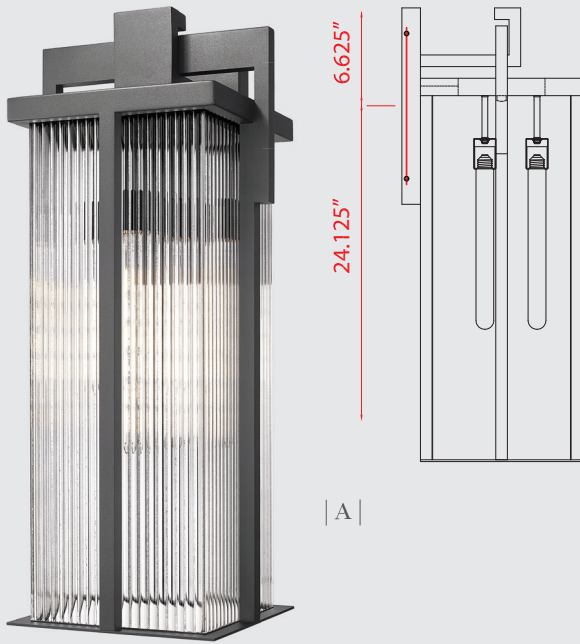

| Finish | Glass |
|---|---|
|  |  |
| Black | Clear Seedy Glass |

| A |

| B |

| C |

| | Product | Wattage | L/Ext. | W | H | Wall Plate |
|---|-----------|-----------|--------|------|-------|--------------------|
| A | 5030M-BK | (2) 60W-c | 4.5" | 7" | 22" | 6.875"W x 11.375"H |
| B | 5030B-BK | (3) 60W-c | 5.75" | 8.5" | 26.5" | 8.375"W x 13.75"H |
| C | 5030XL-BK | (4) 60W-c | 7" | 10" | 32" | 9.75"W x 16.5"H |

| A |

| C |

| B |

| D |

| | Product | Bulbs/Wattage | L/Ext. | W | H | Wall Plate |
|---|-----------|---------------|--------|--------|--------|---------------|
| A | 5031XL-BK | (3) 60W-m | 12.25" | 12.75" | 30.75" | 5"W x 13.25"H |
| B | 5031B-BK | (2) 60W-m | 9" | 9.25" | 23.5" | 5"W x 10"H |
| C | 5031M-BK | (1) 60W-m | 7.75" | 7.75" | 18" | 5"W x 8.625"H |
| D | 5031S-BK | (1) 60W-m | 6.75" | 6.5" | 13" | 5"W x 7.375"H |