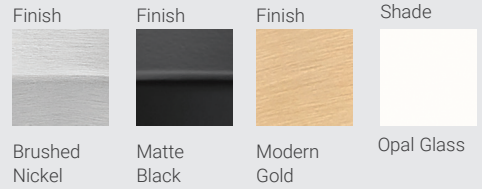

These vanity fixtures can be mounted facing up or down

| A |

| B |

| C |

| D |

Soleil

The Soleil flush mount provides ample 360-degree ambient illumination through its generously proportioned opal glass shade. It is offered in three sizes to suit a variety of applications. Soleil's decorative base – available in Brushed Nickel, Matte Black, and Modern Gold finishes – adds a refined accent that anchors its timeless design. Soleil is powered by the latest LED technology, light color selectable and dimmable with the Z-Lite EZ change LED module.