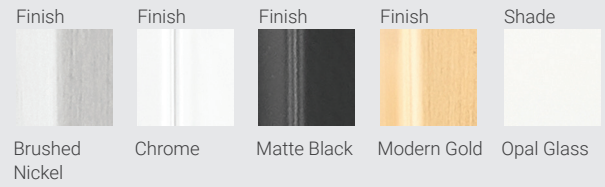

Nextra

The stepped backplate and gently shaped opal glass shades elevate Nextras' classic design. Available in one-, two-, three-, four-, and five-light versions and a range of finish options – Brushed Nickel, Chrome, Matte Black, and Modern Gold which evoke a distinctly different style sensibility that can span between farmhouse, mid-century modern, transitional, and traditional