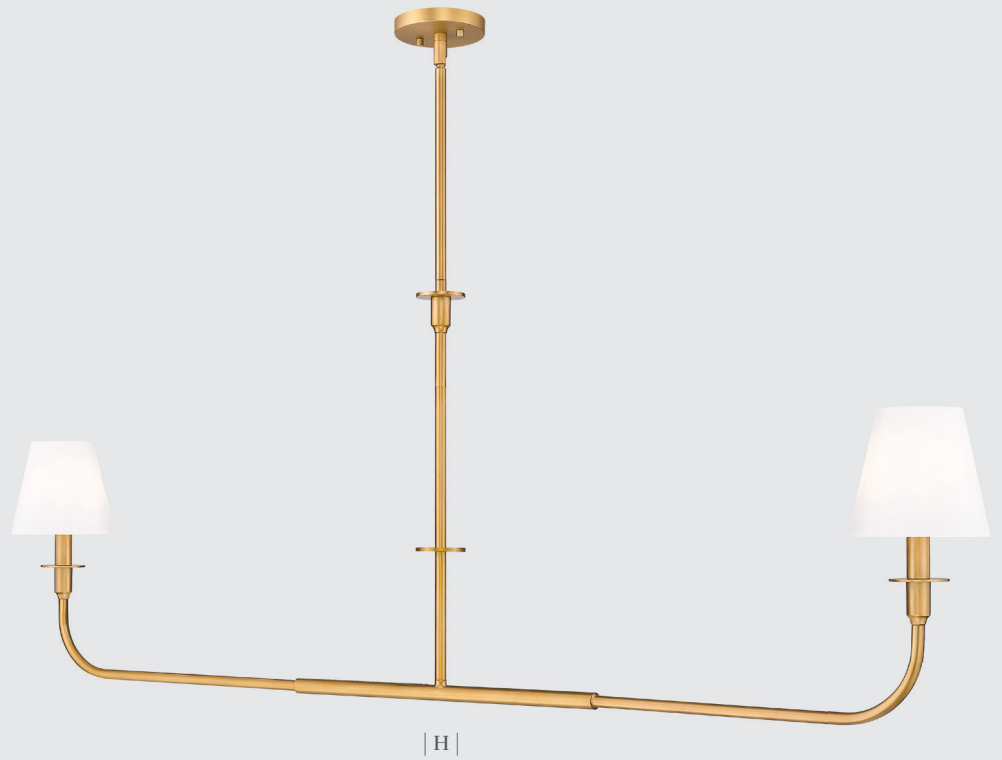

Finish	Shade
Rubbed Brass	White Fabric

	Product	Available Finish	Bulbs/Wattage	L/Ext.	W	H	Overall H	Chain/Rod	Wire	Ceiling/Wall Plate
G	3049-42L-RB	BN, MB, RB	(2) 60W-c	45.75"	6.5"	23.75"	157.75"	4x24"+2x12"+1x6"+1x3" rods	170"	5.125" diameter
H	3049-60L-RB	BN, MB, RB	(2) 60W-c	63.75"	6.5"	23.75"	157.75"	4x24"+2x12"+1x6"+1x3" rods	170"	5.125" diameter