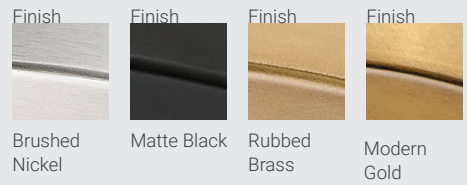

Z-STUDIO Multi Port Canopies