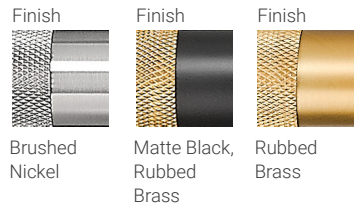

| G |

| H |

| I |

Multi Point Mounting Available
Check Size and Color Compatibility

Please see pages 52-53

Finish

Brushed
Nickel

| | Product | Finishes | Wattage | W | H | Overall H | Chain/Rods Length | Wire Length | Ceiling Plate |
|---|------------|-------------|------------|-----|-------|-----------|----------------------------------|-------------|---------------|
| G | 2308P14-BN | BN, MBZ, RB | (1) 100W-m | 14" | 6.75" | 90.75" | 6x12" + 1x6" + 1x3" rods | 110" | 5" diameter |
| H | 2308P24-BN | BN, MBZ, RB | (1) 100W-m | 24" | 8.25" | 92" | 2x24" + 2x12" + 1x6" + 1x3" rods | 110" | 5" diameter |
| I | 2308P32-BN | BN, MBZ, RB | (1) 100W-m | 32" | 9.25" | 93" | 2x24" + 2x12" + 1x6" + 1x3" rods | 110" | 5" diameter |

| D |

Vanguard

This handsome three-light lighting fixture adds an instant layer of sophistication to any game rooms, billiards areas, or casual dining areas. The distinctive knurling pattern repeated on the substantial linear support conveys a traditional richness while the softly flared shade shape easily suits a range of style preferences from mid-century modern and transitional to industrial and urban. It can be ordered in Brushed Nickel, Matte Black, and Rubbed Brass.