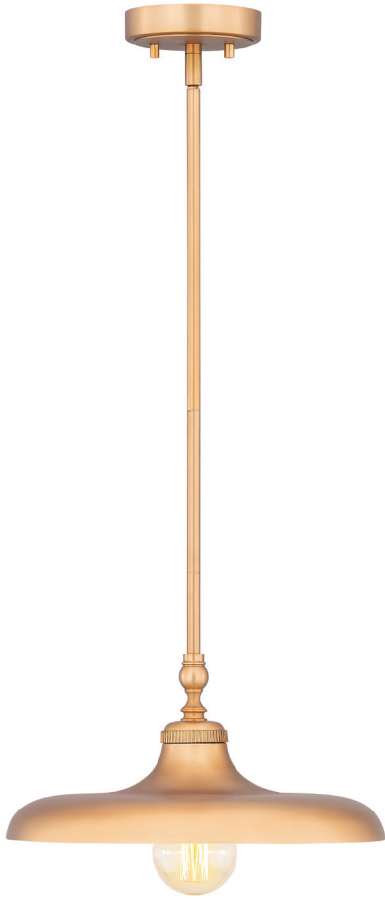

Multi Point Mounting Available
Check Size and Color Compatibility

Please see pages 52-53

Finish

Rubbed
Brass

| A |

| B |

| C |

| | Product | Finishes | Wattage | W | H | Overall H | Chain/Rods Length | Wire Length | Ceiling Plate |
|---|------------|-------------|------------|-----|-------|-----------|----------------------------------|-------------|---------------|
| A | 2308P14-RB | BN, MBZ, RB | (1) 100W-m | 14" | 6.75" | 90.75" | 6x12" + 1x6" + 1x3" rods | 110" | 5" diameter |
| B | 2308P24-RB | BN, MBZ, RB | (1) 100W-m | 24" | 8.25" | 92" | 2x24" + 2x12" + 1x6" + 1x3" rods | 110" | 5" diameter |
| C | 2308P32-RB | BN, MBZ, RB | (1) 100W-m | 32" | 9.25" | 93" | 2x24" + 2x12" + 1x6" + 1x3" rods | 110" | 5" diameter |