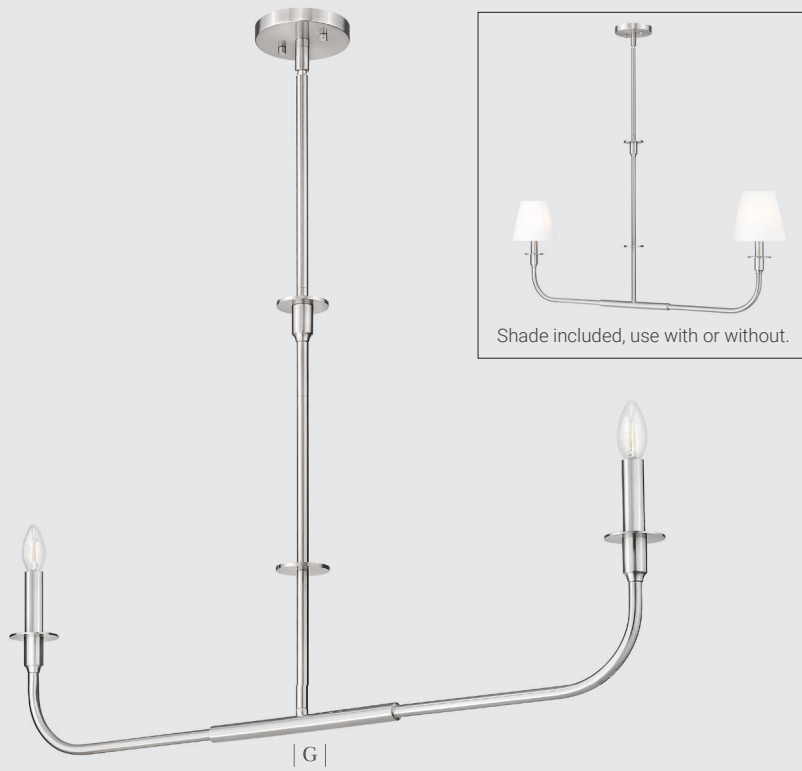

Finish	Shade
Brushed Nickel	White Fabric

	Product	Available Finish	Bulbs/Wattage	L/Ext.	W	H	Overall H	Chain/Rod	Wire	Ceiling/Wall Plate
G	3049-42L-BN	BN, MB, RB	(2) 60W-c	45.75"	6.5"	23.75"	157.75"	4x24"+2x12"+1x6"+1x3" rods	170"	5.125" diameter
H	3049-60L-BN	BN, MB, RB	(2) 60W-c	63.75"	6.5"	23.75"	157.75"	4x24"+2x12"+1x6"+1x3" rods	170"	5.125" diameter