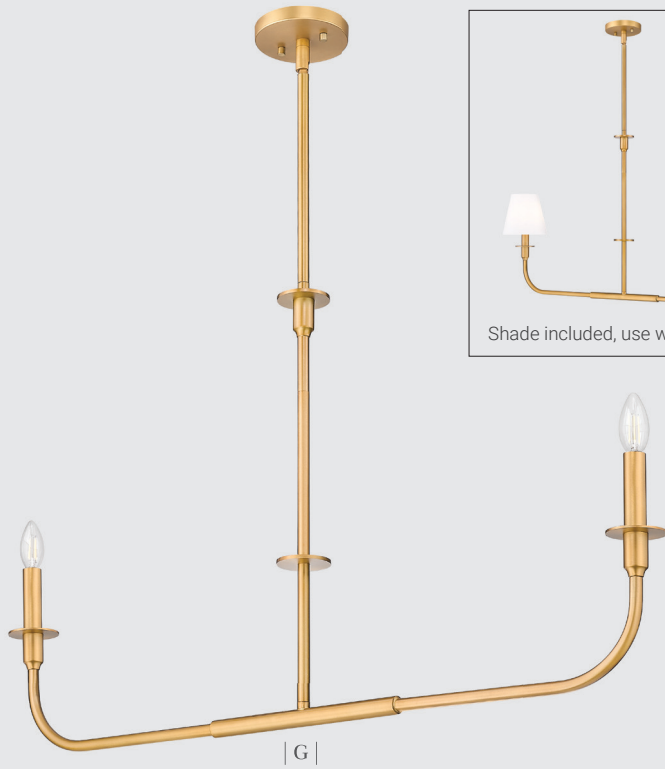

Finish	Shade
Rubbed Brass	White Fabric

	Product	Available Finish	Bulbs/Wattage	L/Ext.	W	H	Overall H	Chain/Rod	Wire	Ceiling/Wall Plate
G	3049-42L-RB	BN, MB, RB	(2) 60W-c	45.75"	6.5"	23.75"	157.75"	4x24"+2x12"+1x6"+1x3" rods	170"	5.125" diameter
H	3049-60L-RB	BN, MB, RB	(2) 60W-c	63.75"	6.5"	23.75"	157.75"	4x24"+2x12"+1x6"+1x3" rods	170"	5.125" diameter