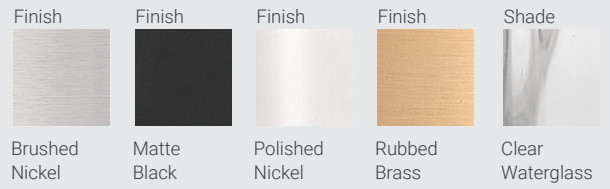

| I |

| J |

| K |

| L |

| M |

Meridian

The gentle ripples of clear water glass beautifully diffuse the light while softening the substantial scale of the Meridian sconces. With an aesthetic that suits both residential and hospitality applications. Meridian complements modern, mid-century modern, urban, and transitional interior, Meridian is offered in 2 sizes and in Brushed Nickel, Matte Black, Polished Nickel and Rubbed Brass finishes.

Nextra

The stepped backplate and gently shaped opal glass shades elevate Nextras' classic design. Available in one-, two-, three-, four-, and five-light versions and a range of finish options – Brushed Nickel, Chrome, Matte Black, and Modern Gold which evoke a distinctly different style sensibility that can span between farmhouse, mid-century modern, transitional, and traditional