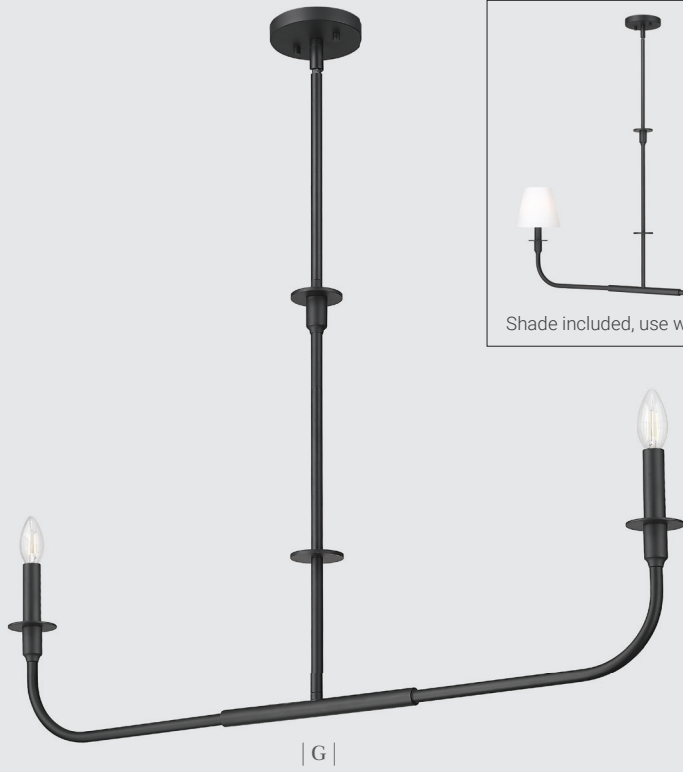

Finish	Shade
Matte Black	White Fabric

	Product	Available Finish	Bulbs/Wattage	L/Ext.	W	H	Overall H	Chain/Rod	Wire	Ceiling/Wall Plate
G	3049-42L-MB	BN, MB, RB	(2) 60W-c	45.75"	6.5"	23.75"	157.75"	4x24"+2x12"+1x6"+1x3" rods	170"	5.125" diameter
H	3049-60L-MB	BN, MB, RB	(2) 60W-c	63.75"	6.5"	23.75"	157.75"	4x24"+2x12"+1x6"+1x3" rods	170"	5.125" diameter