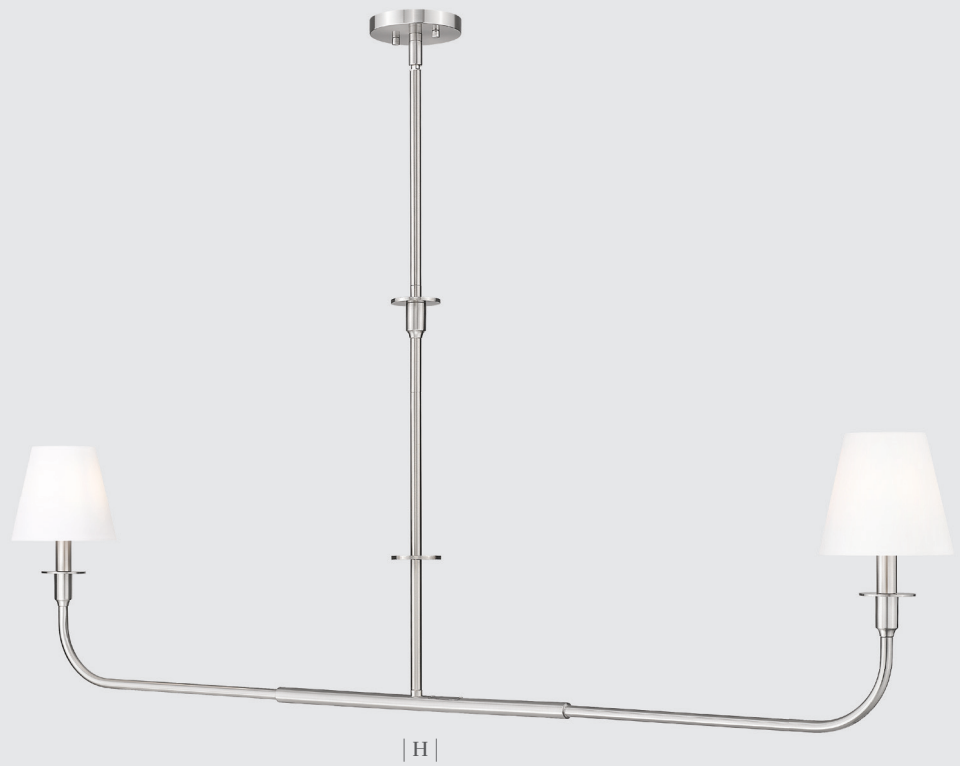

Finish	Shade
Brushed Nickel	White Fabric

	Product	Available Finish	Bulbs/Wattage	L/Ext.	W	H	Overall H	Chain/Rod	Wire	Ceiling/Wall Plate
G	3049-42L-BN	BN, MB, RB	(2) 60W-c	45.75"	6.5"	23.75"	157.75"	4x24"+2x12"+1x6"+1x3" rods	170"	5.125" diameter
H	3049-60L-BN	BN, MB, RB	(2) 60W-c	63.75"	6.5"	23.75"	157.75"	4x24"+2x12"+1x6"+1x3" rods	170"	5.125" diameter