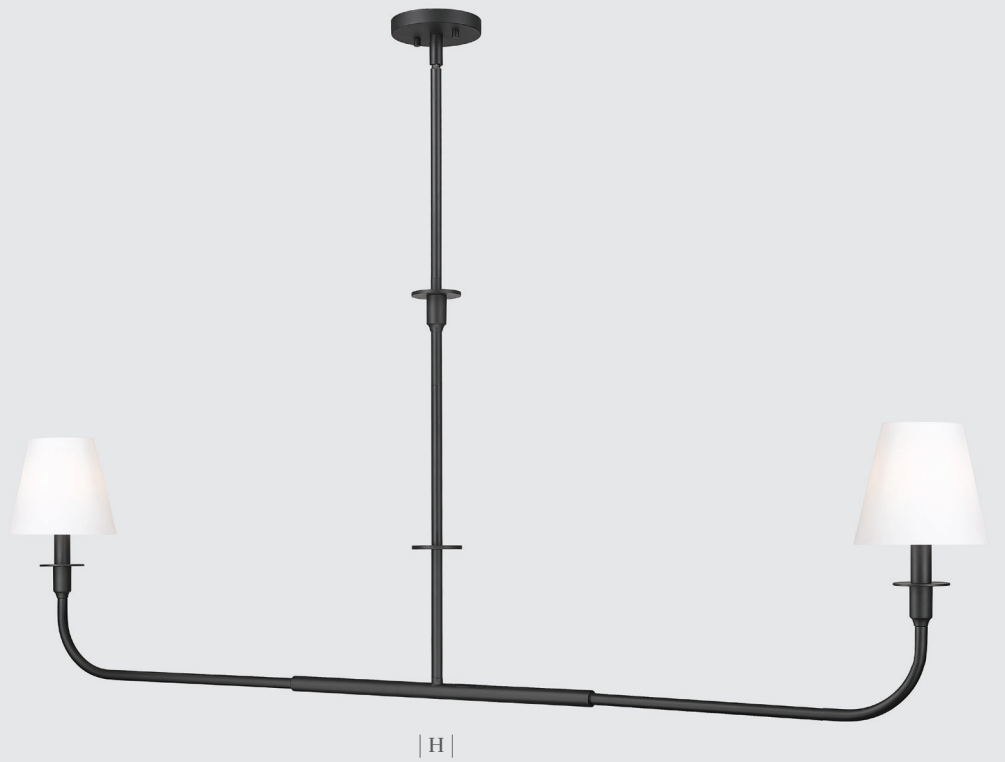

Finish	Shade
Matte Black	White Fabric

	Product	Available Finish	Bulbs/Wattage	L/Ext.	W	H	Overall H	Chain/Rod	Wire	Ceiling/Wall Plate
G	3049-42L-MB	BN, MB, RB	(2) 60W-c	45.75"	6.5"	23.75"	157.75"	4x24"+2x12"+1x6"+1x3" rods	170"	5.125" diameter
H	3049-60L-MB	BN, MB, RB	(2) 60W-c	63.75"	6.5"	23.75"	157.75"	4x24"+2x12"+1x6"+1x3" rods	170"	5.125" diameter