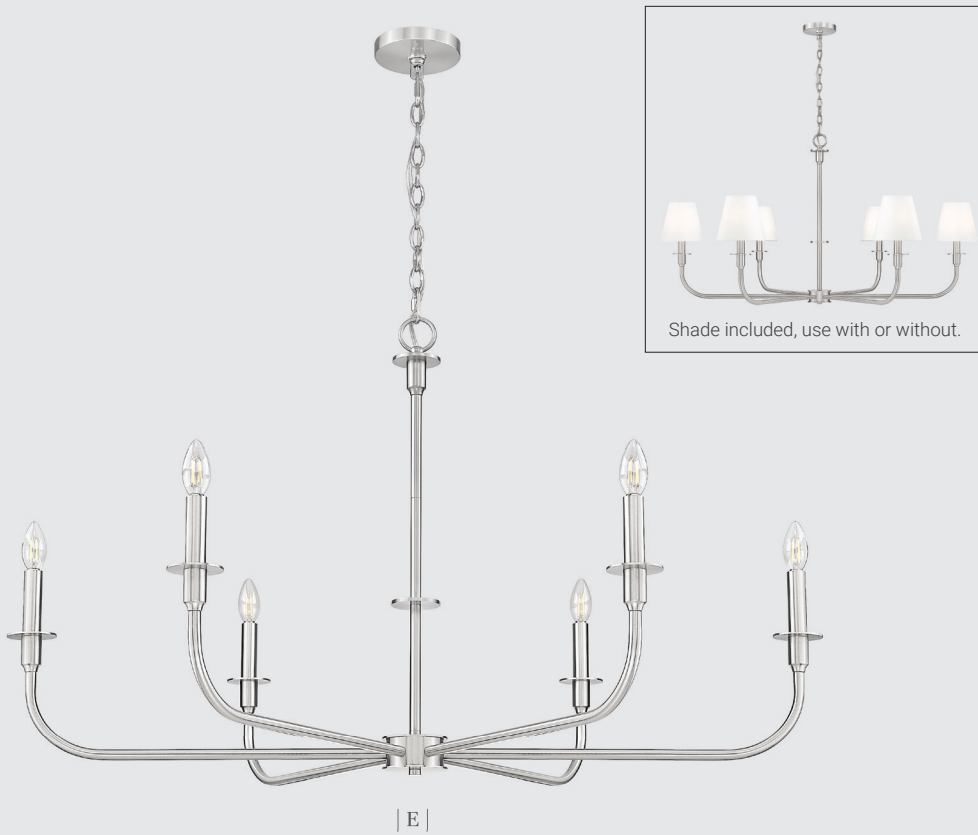

Soleil Collection

1025 / pg. 68

The Soleil flush mount provides ample 360-degree ambient illumination through its generously proportioned opal glass shade. It is offered in three sizes to suit a variety of applications. Soleil's decorative base – available in Brushed Nickel, Matte Black, and Modern Gold finishes – adds a refined accent that anchors its timeless design. Soleil is powered by the latest LED technology, light color selectable and dimmable with the Z-Lite EZ change LED module.

| A |

| C |

Finish Shade
 
 Brushed Nickel White Fabric

| B |

| D |

| | Product | Available Finish | Bulbs/Wattage | L/Ext. | W | H | Overall H | Chain/Rod | Wire | Ceiling/Wall Plate |
|---|-------------|------------------|---------------|--------|-------|--------|-----------|------------|------|--------------------|
| A | 3049-1S-BN | BN, MB, RB | (1) 60W-c | 5.25" | 5.25" | 12.75" | --- | --- | --- | 5.125" diameter |
| B | 3049-2S-BN | BN, MB, RB | (2) 60W-c | 5.25" | 9.25" | 13.25" | --- | --- | --- | 5.125" diameter |
| C | 3049-18C-BN | BN, MB, RB | (5) 60W-c | --- | 22.5" | 26.25" | 104.25" | 72" chain | 110" | 5.125" diameter |
| D | 3049-32BN | BN, MB, RB | (6) 60W-c | --- | 36.5" | 26.25" | 152.25" | 120" chain | 170" | 5.125" diameter |

| | Product | Available Finish | Bulbs/Wattage | W | H | Overall H | Chain/Rod | Wire | Ceiling/Wall Plate |
|---|-----------|------------------|---------------|--------|-------|-----------|------------|------|--------------------|
| E | 3049-45BN | BN, MB, RB | (6) 60W-c | 48.75" | 26.5" | 152.5" | 120" chain | 170" | 5.125" diameter |
| F | 3049-62BN | BN, MB, RB | (6) 60W-c | 65.75" | 26.5" | 152.5" | 120" chain | 170" | 5.125" diameter |