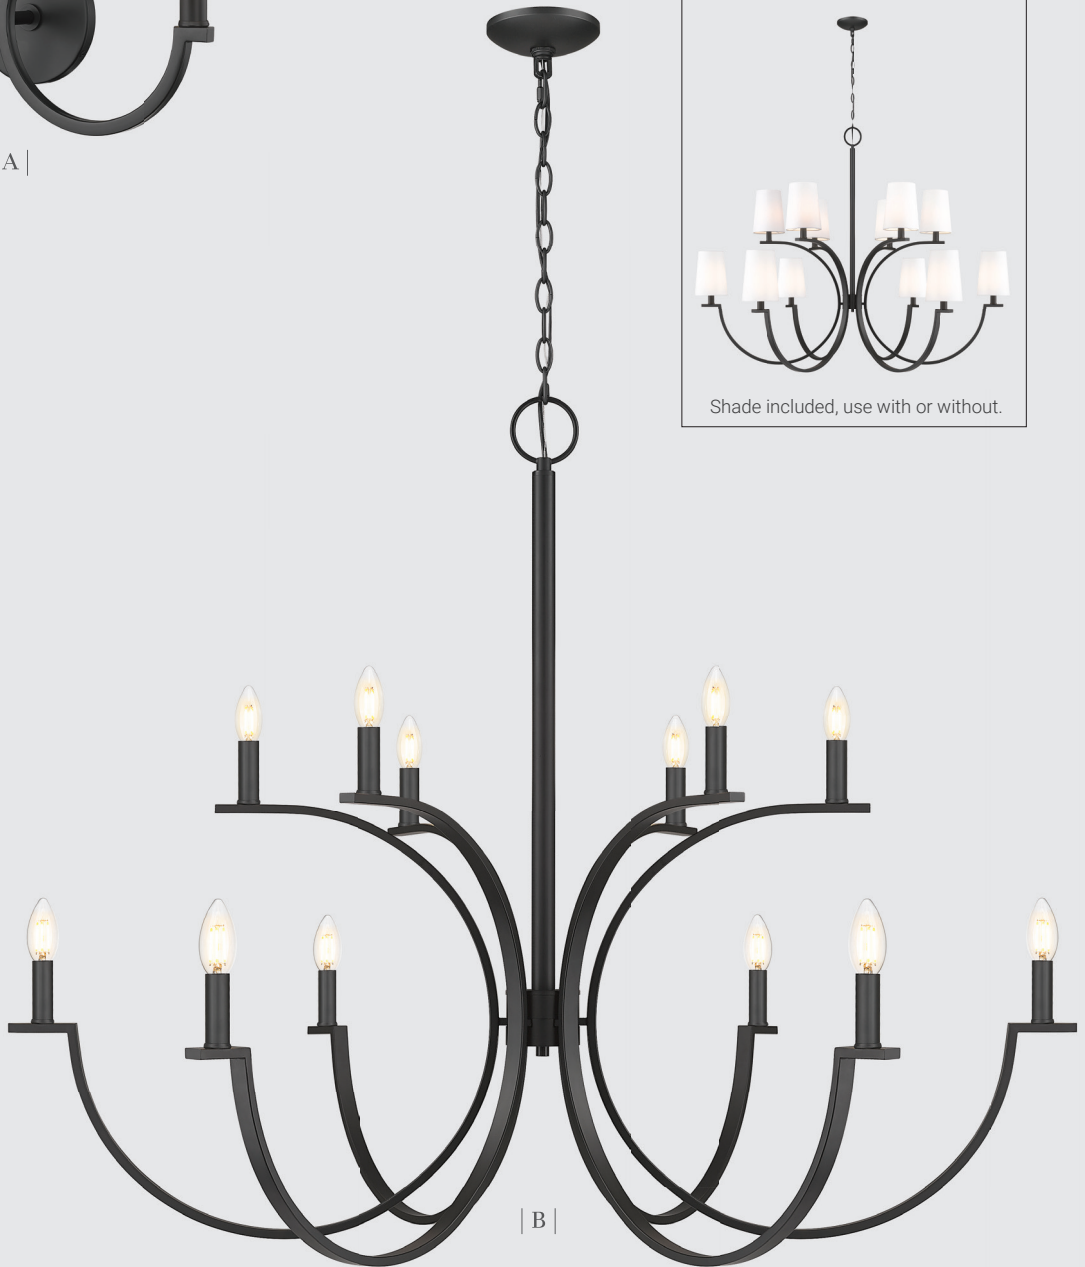

| B |

	Product	Available Finish	Bulbs/Wattage	L/ext.	W	H	Overall-H	Chain/Rod	Wire	Ceiling/Wall Plate
A	2016-4S-MB	MB, MGLD	(4) 60W-c	5.25"	20.5"	16.25"	---	---	---	5" diameter
B	2016-12MB	MB, MGLD	(12) 60W-c	---	48"	36.5"	160"	120" chain	170"	5" diameter