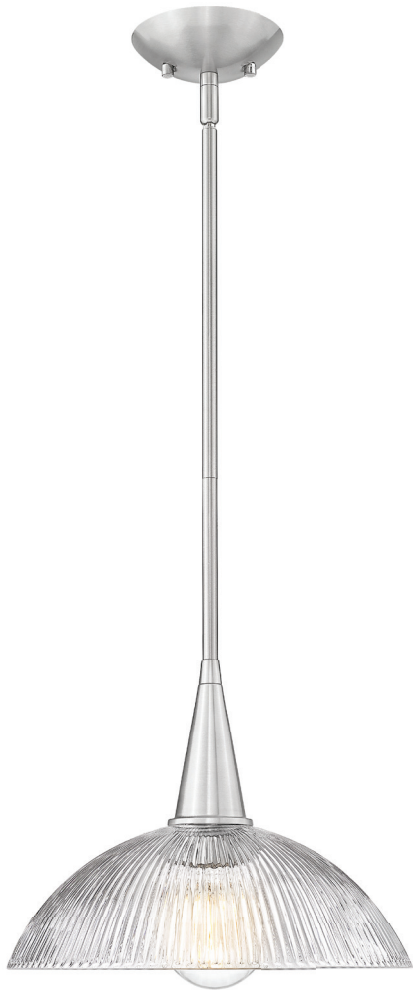

The lamps have shades that can be moved up or down for additional versatility. This series is offered in a choice of Matte Black and Modern Gold finishes.

Lunelle Collection

3051 / pg. 18

Featuring a ribbed glass pattern inspired by shimmering slivers of moonlight, Lunelle's shade is balanced by the geometry of a conical decorative accent and a rounded ceiling canopy. It can be ordered in three sizes with finish options including Brushed Nickel, Matte Black, and Modern Gold.

Soleil Collection

1025 / pg. 68

The Soleil flush mount provides ample 360-degree ambient illumination through its generously proportioned opal glass shade. It is offered in three sizes to suit a variety of applications. Soleil's decorative base – available in Brushed Nickel, Matte Black, and Modern Gold finishes – adds a refined accent that anchors its timeless design. Soleil is powered by the latest LED technology, light color selectable and dimmable with the Z-Lite EZ change LED module.

Multi Point Mounting Available
Check Size and Color Compatibility

Please see pages 52-53

| | |
|--|--|
| Finish | Glass |
|  |  |
| Modern Gold | Clear Reeded Glass |

| A |

| B |

| C |

| | Product | Available Finish | Bulbs/Wattage | W | H | Overall-H | Chain/Rods Length | Wire Length | Ceiling Plate |
|---|--------------|------------------|---------------|-----|--------|-----------|----------------------------------|-------------|-----------------|
| A | 3051P12-MGLD | BN, MB, MGLD | (1) 100W-m | 12" | 9.25" | 124.5" | 6x12" + 1x6" + 1x3" rods | 110" | 5.125" diameter |
| B | 3051P18-MGLD | BN, MB, MGLD | (1) 100W-m | 18" | 11" | 98" | 6x12" + 1x6" + 1x3" rods | 110" | 5.125" diameter |
| C | 3051P24-MGLD | BN, MB, MGLD | (1) 100W-m | 24" | 13.25" | 100.25" | 2x24" + 2x12" + 1x6" + 1x3" rods | 110" | 5.125" diameter |