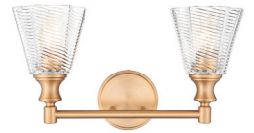

These vanity fixtures can be mounted facing up or down

| A |

| B |

| C |

| D |

| | Product | Available Finish | Bulbs/Wattage | Ext. | W | H | Wall Plate |
|---|------------|------------------|---------------|------|--------|-------|-------------|
| A | 7704-2V-MB | BN, CH, MB, MGLD | (2) 100W-m | 7" | 17.75" | 9.75" | 5" diameter |
| B | 7704-3V-MB | BN, CH, MB, MGLD | (3) 100W-m | 7" | 23.75" | 9.75" | 5" diameter |
| C | 7704-4V-MB | BN, CH, MB, MGLD | (4) 100W-m | 7" | 31.75" | 9.75" | 5" diameter |
| D | 7704-5V-MB | BN, CH, MB, MGLD | (5) 100W-m | 7" | 39.75" | 9.75" | 5" diameter |

These vanity fixtures can be mounted facing up or down

| A |

| B |

| C |

| D |

| | Product | Available Finish | Bulbs/Wattage | Ext. | W | H | Wall Plate |
|---|--------------|------------------|---------------|------|--------|-------|-------------|
| A | 7704-2V-MGLD | BN, CH, MB, MGLD | (2) 100W-m | 7" | 17.75" | 9.75" | 5" diameter |
| B | 7704-3V-MGLD | BN, CH, MB, MGLD | (3) 100W-m | 7" | 23.75" | 9.75" | 5" diameter |
| C | 7704-4V-MGLD | BN, CH, MB, MGLD | (4) 100W-m | 7" | 31.75" | 9.75" | 5" diameter |
| D | 7704-5V-MGLD | BN, CH, MB, MGLD | (5) 100W-m | 7" | 39.75" | 9.75" | 5" diameter |

These vanity fixtures can be mounted facing up or down

| A |

| B |

| C |

| D |

Soleil

The Soleil flush mount provides ample 360-degree ambient illumination through its generously proportioned opal glass shade. It is offered in three sizes to suit a variety of applications. Soleil's decorative base – available in Brushed Nickel, Matte Black, and Modern Gold finishes – adds a refined accent that anchors its timeless design. Soleil is powered by the latest LED technology, light color selectable and dimmable with the Z-Lite EZ change LED module.