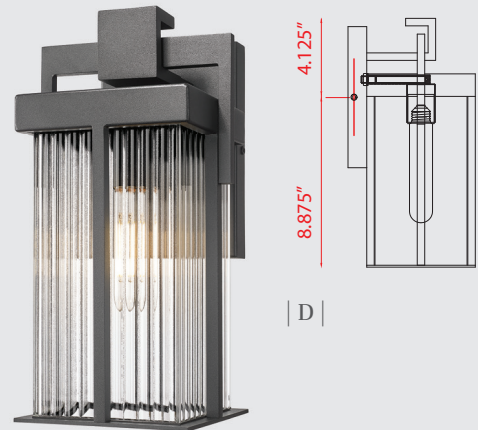

| Finish | Glass |
|---|---|
|  |  |
| Black | Clear Seedy Glass |

| A |

| B |

| C |

| | Product | Wattage | L/Ext. | W | H | Wall Plate |
|---|-----------|-----------|--------|------|-------|--------------------|
| A | 5030M-BK | (2) 60W-c | 4.5" | 7" | 22" | 6.875"W x 11.375"H |
| B | 5030B-BK | (3) 60W-c | 5.75" | 8.5" | 26.5" | 8.375"W x 13.75"H |
| C | 5030XL-BK | (4) 60W-c | 7" | 10" | 32" | 9.75"W x 16.5"H |

| A |

| C |

| B |

| D |

| | Product | Bulbs/Wattage | L/Ext. | W | H | Wall Plate |
|---|-----------|---------------|--------|--------|--------|---------------|
| A | 5031XL-BK | (3) 60W-m | 12.25" | 12.75" | 30.75" | 5"W x 13.25"H |
| B | 5031B-BK | (2) 60W-m | 9" | 9.25" | 23.5" | 5"W x 10"H |
| C | 5031M-BK | (1) 60W-m | 7.75" | 7.75" | 18" | 5"W x 8.625"H |
| D | 5031S-BK | (1) 60W-m | 6.75" | 6.5" | 13" | 5"W x 7.375"H |