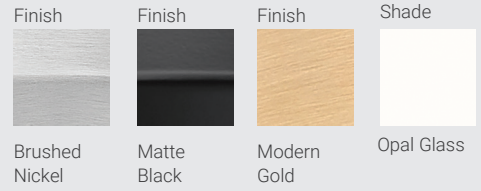

5CCT, Dimmable:
2700K, 3000K, 3500K, 4000K, 5000K
CRI (Color Rendering Index) >90
Replaceable components