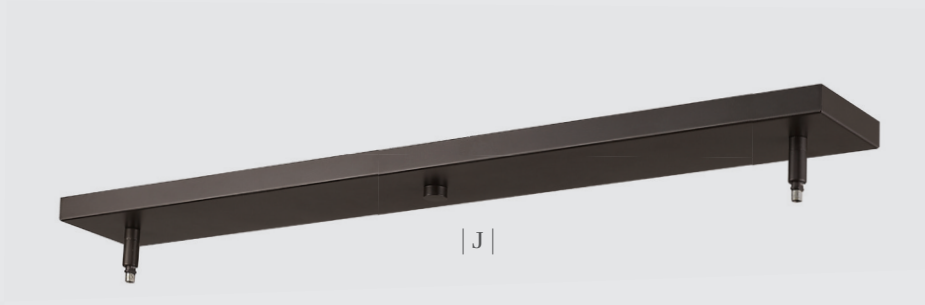

Product	Available Finish	# of lights	L	W	Port Spacing
A	CP1205R-BN	BN, MB, RB, MGLD	5	12"	12"	5.3"
B	CP1807R-MGLD	BN, MB, RB, MGLD	7	18"	18"	6.3"
C	CP2411R-RB	BN, MB, RB, MGLD	11	24"	24"	6"
D	CP3627R-BN	BN, MB, RB, MGLD	27	36"	36"	6.2", 6.3", 9.6" (inside to outside)
E	CP4205L-MGLD	BN, MB, RB, MGLD	5	42"	4.75"	9.8"
F	CP5407L-BN	BN, MB, RB, MGLD	7	54"	4.75"	8.7"
G	CP4217L-RB	BN, MB, RB, MGLD	17	42"	18"	7.9" lineal, 7.5" width
H	CP5423L-MB	BN, MB, RB, MGLD	23	54"	18"	7.1" lineal, 7.5" width
I	CP1803-BN	BN, BRZ, CH, HBR, MB	3	17.75"	17.75"	---
J	CP3402-BRZ	BN, BRZ, CH, HBR, MB	2	34"	4.5"	---
K	CP4403-CH	BN, BRZ, CH, HBR, MB	3	44"	4.5"	---
L	CP5404-MB	BN, BRZ, CH, HBR, MB	4	54"	4.5"	---
M	CP6405-BN	BN, BRZ, CH, HBR, MB	5	64"	4.5"	---

| I |