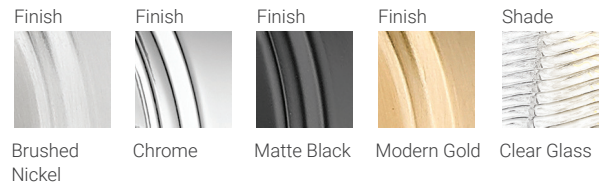

These vanity fixtures can be mounted facing up or down

| A |

| B |

| C |

| D |

Auden

The Auden series offers a flirty, feminine touch with a scalloped edge that evokes the movement of a flounced skirt, bringing a sense of carefree lightness to the glass shades. The choice of finish – Brushed Nickel, Chrome, Matte Black, and Modern Gold – allows the fixtures to complement a wide range of interior styles.