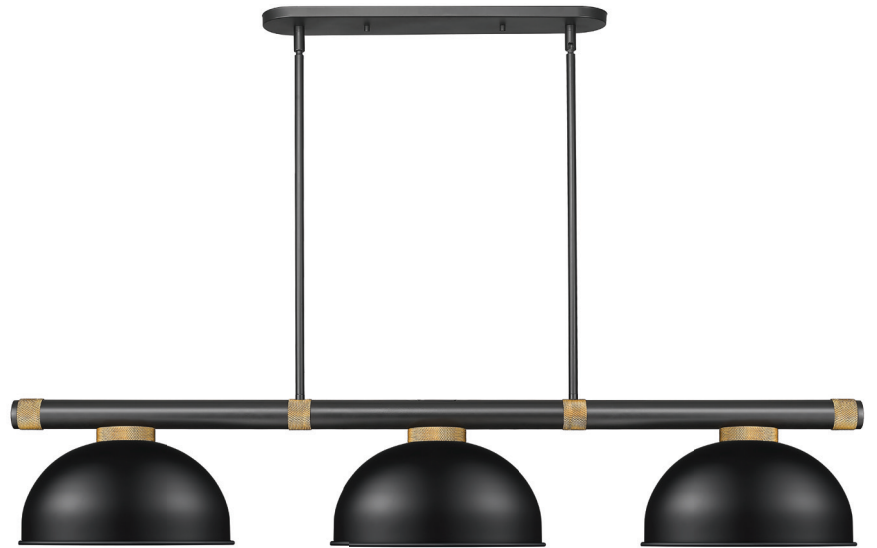

See www.z-lite.com to see our full selection of billiard fixtures

| B |

	Product	Bulbs/Wattage	L/ext.	W	H	Overall-H	Rods	Wire L.	Ceiling Plate Size
A	3050-3BN-BN15	(3) 100W-m	58"	15"	8.5"	137.5"	8x24" + 4x12" + 2x6" + 2x3" rods	170"	24" x 4.5"
B	3050-3MB-RB-D13MB	(3) 100W-m	58"	13"	9"	138"	8x24" + 4x12" + 2x6" + 2x3" rods	170"	24" x 4.5"
C	3050-3RB-SRB	(3) 100W-m	59"	16"	8.5"	137.5"	8x24" + 4x12" + 2x6" + 2x3" rods	170"	24" x 4.5"
D	3050-3RB-RB15	(3) 100W-m	58"	15"	8.5"	137.5"	8x24" + 4x12" + 2x6" + 2x3" rods	170"	24" x 4.5"