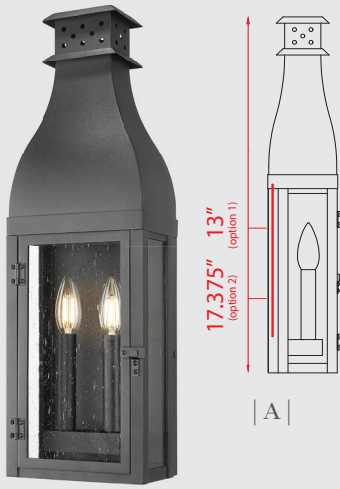

Finish	Glass
Black	Clear Seedy Glass

| A |