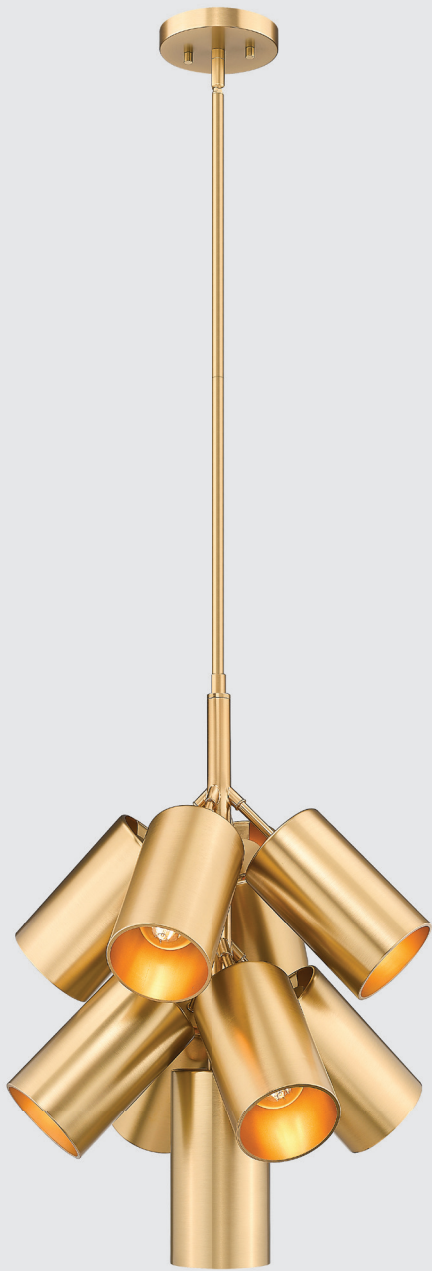

| C |

	Product	Available Finish	Bulbs/Wattage	W	H	Overall-H	Chain/Rods	Wire L.	Ceiling/Wall Plate
C	7520-9MGLD	MB, MGLD	(9) 60W-m	17"	22.25"	106.25"	2x24"+2x12"+1x6"+1x3" rods	110"	5.125 diameter
D	7520-17MGLD	MB, MGLD	(17) 60W-m	17.25"	34.75"	118.75"	2x24"+2x12"+1x6"+1x3" rods	110"	5.125 diameter