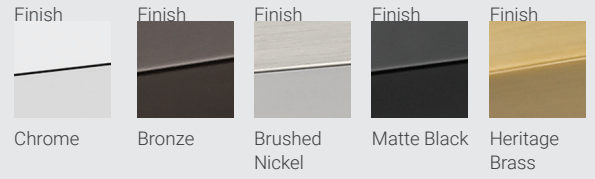

Product	Available Finish	# of lights	L	W	Port Spacing
A	CP1205R-BN	BN, MB, RB, MGLD	5	12"	12"	5.3"
B	CP1807R-MGLD	BN, MB, RB, MGLD	7	18"	18"	6.3"
C	CP2411R-RB	BN, MB, RB, MGLD	11	24"	24"	6"
D	CP3627R-BN	BN, MB, RB, MGLD	27	36"	36"	6.2", 6.3", 9.6" (inside to outside)
E	CP4205L-MGLD	BN, MB, RB, MGLD	5	42"	4.75"	9.8"
F	CP5407L-BN	BN, MB, RB, MGLD	7	54"	4.75"	8.7"
G	CP4217L-RB	BN, MB, RB, MGLD	17	42"	18"	7.9" lineal, 7.5" width
H	CP5423L-MB	BN, MB, RB, MGLD	23	54"	18"	7.1" lineal, 7.5" width
I	CP1803-BN	BN, BRZ, CH, HBR, MB	3	17.75"	17.75"	---
J	CP3402-BRZ	BN, BRZ, CH, HBR, MB	2	34"	4.5"	---
K	CP4403-CH	BN, BRZ, CH, HBR, MB	3	44"	4.5"	---
L	CP5404-MB	BN, BRZ, CH, HBR, MB	4	54"	4.5"	---
M	CP6405-BN	BN, BRZ, CH, HBR, MB	5	64"	4.5"	---