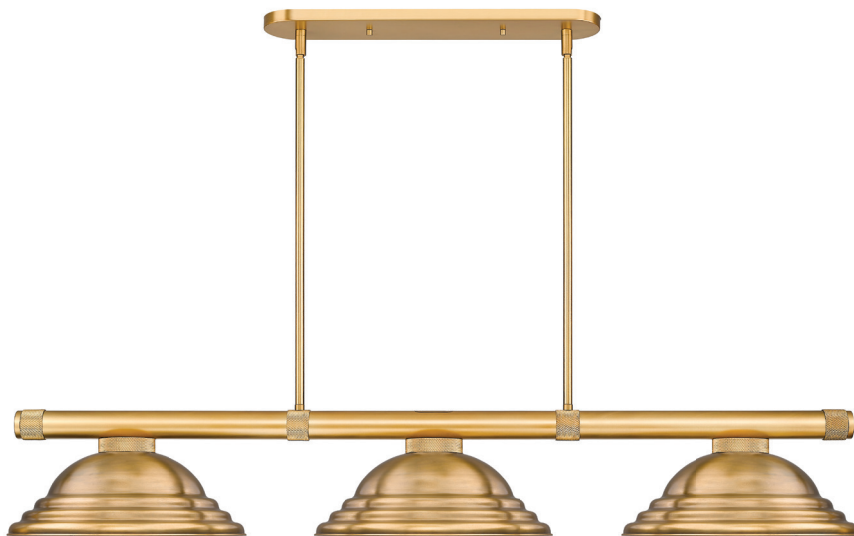

| D |

Vanguard

This handsome three-light lighting fixture adds an instant layer of sophistication to any game rooms, billiards areas, or casual dining areas. The distinctive knurling pattern repeated on the substantial linear support conveys a traditional richness while the softly flared shade shape easily suits a range of style preferences from mid-century modern and transitional to industrial and urban. It can be ordered in Brushed Nickel, Matte Black, and Rubbed Brass.

See www.z-lite.com to see our full selection of billiard fixtures

| A |

| B |

| C |

| | Product | Bulbs/Wattage | L/ext. | W | H | Overall-H | Rods | Wire L. | Ceiling Plate Size |
|---|-------------------|---------------|--------|-----|------|-----------|----------------------------------|---------|--------------------|
| A | 3050-3BN-BN15 | (3) 100W-m | 58" | 15" | 8.5" | 137.5" | 8x24" + 4x12" + 2x6" + 2x3" rods | 170" | 24" x 4.5" |
| B | 3050-3MB-RB-D13MB | (3) 100W-m | 58" | 13" | 9" | 138" | 8x24" + 4x12" + 2x6" + 2x3" rods | 170" | 24" x 4.5" |
| C | 3050-3RB-SRB | (3) 100W-m | 59" | 16" | 8.5" | 137.5" | 8x24" + 4x12" + 2x6" + 2x3" rods | 170" | 24" x 4.5" |
| D | 3050-3RB-RB15 | (3) 100W-m | 58" | 15" | 8.5" | 137.5" | 8x24" + 4x12" + 2x6" + 2x3" rods | 170" | 24" x 4.5" |